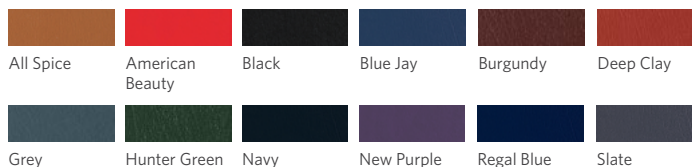

Frame

Gloss Metallic Silver

Metallic Ash

Desert Bronze

Black Pearl

Gloss White

Shroud

Tungsten

• Custom shroud wraps are available at an additional cost.

Upholstery

All Spice

American Beauty

Black

Blue Jay

Burgundy

Deep Clay

Grey

Hunter Green

Navy

New Purple

Regal Blue

Slate

• Colours may vary.
• Custom colours available.
Please contact a Precor Sales Representative.